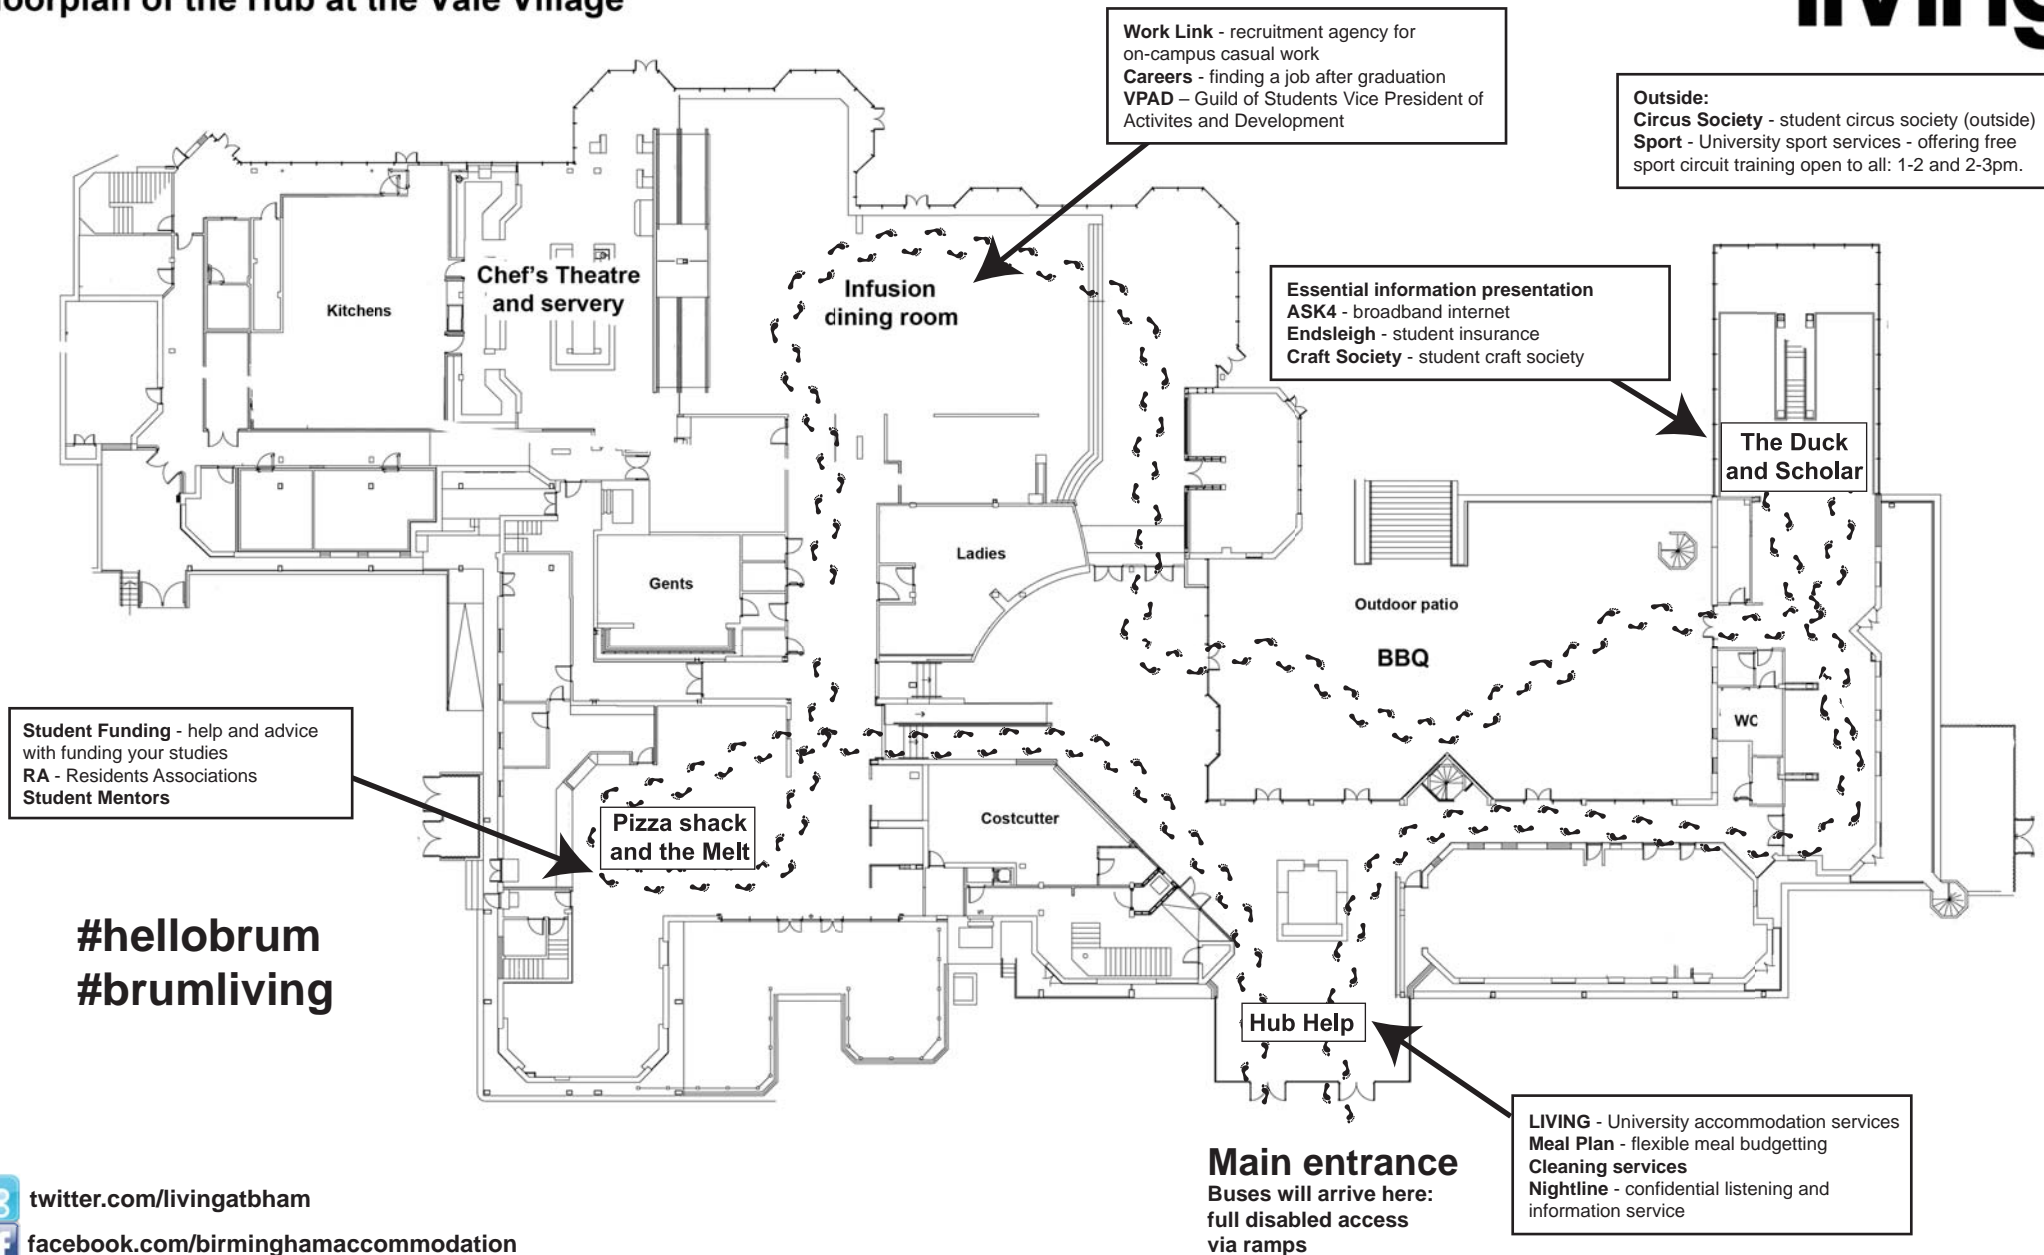

University of Birmingham Accommodation Open Day

Floorplan of the Hub at the Vale Village

#hellobrum
 #brumliving

 twitter.com/livingatbham
 facebook.com/birminghamaccommodation
birmingham.ac.uk/accommodation
birmingham.ac.uk/mealplan