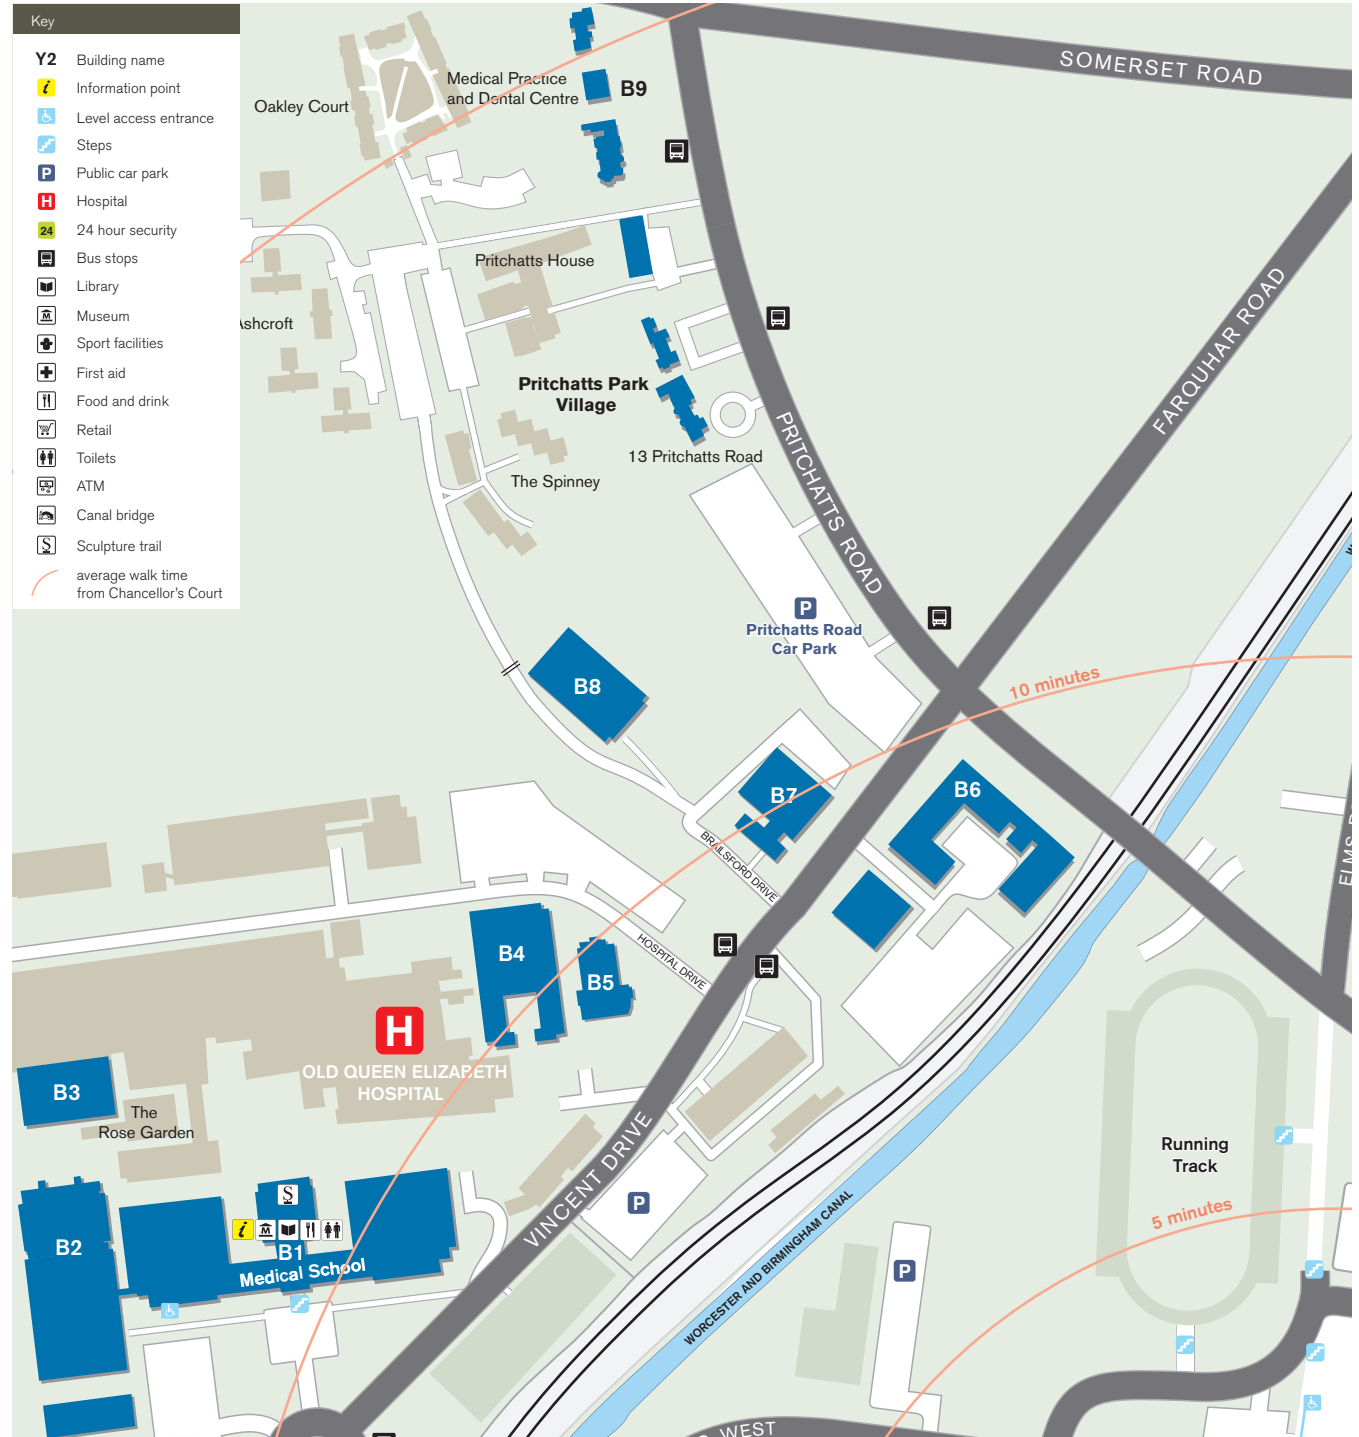

Edgbaston Campus Map

Index to buildings by zone

Red Zone

- R1 Law Building
- R2 Frankland Building
- R3 Hills Building
- R4 Aston Webb – A Block, Earth Sciences
- R5 Aston Webb – B Block
- R6 Aston Webb – Great Hall
- R7 Aston Webb – C Block
- R8 Physics West
- R9 Nuffield
- R10 Physics East
- R11 Medical Physics
- R12 Bramall Music Building
- R13 Poynting Building
- R14 Barber Institute of Fine Arts
- R15 Watson Building
- R16 Arts Building
- R17 Ashley Building
- R18 Strathcona Building
- R19 Education Building
- R20 J G Smith Building
- R21 Muirhead Tower
- R22 Main Library
- R23 University Centre
- R24 Staff House
- R25 Munrow Sports Centre
- R26 Geography
- R27 Biosciences Building
- R28 Learning Centre and Primary Care

Edgbaston Campus Map

Index to buildings by zone

Blue Zone

- B1** Medical School
- B2** Institute of Biomedical Research including IBR West
- B3** Wellcome Clinical Research Facility (1st floor)
- B4** Robert Aitken Institute for Clinical Research
- B5** CRUK Institute for Cancer Studies and Denis Howell Building
- B6** Research Park
- B7** 90 Vincent Drive
- B8** Henry Wellcome Building for Biomolecular NMR Spectroscopy
- B9** Medical Practice and Dental Centre