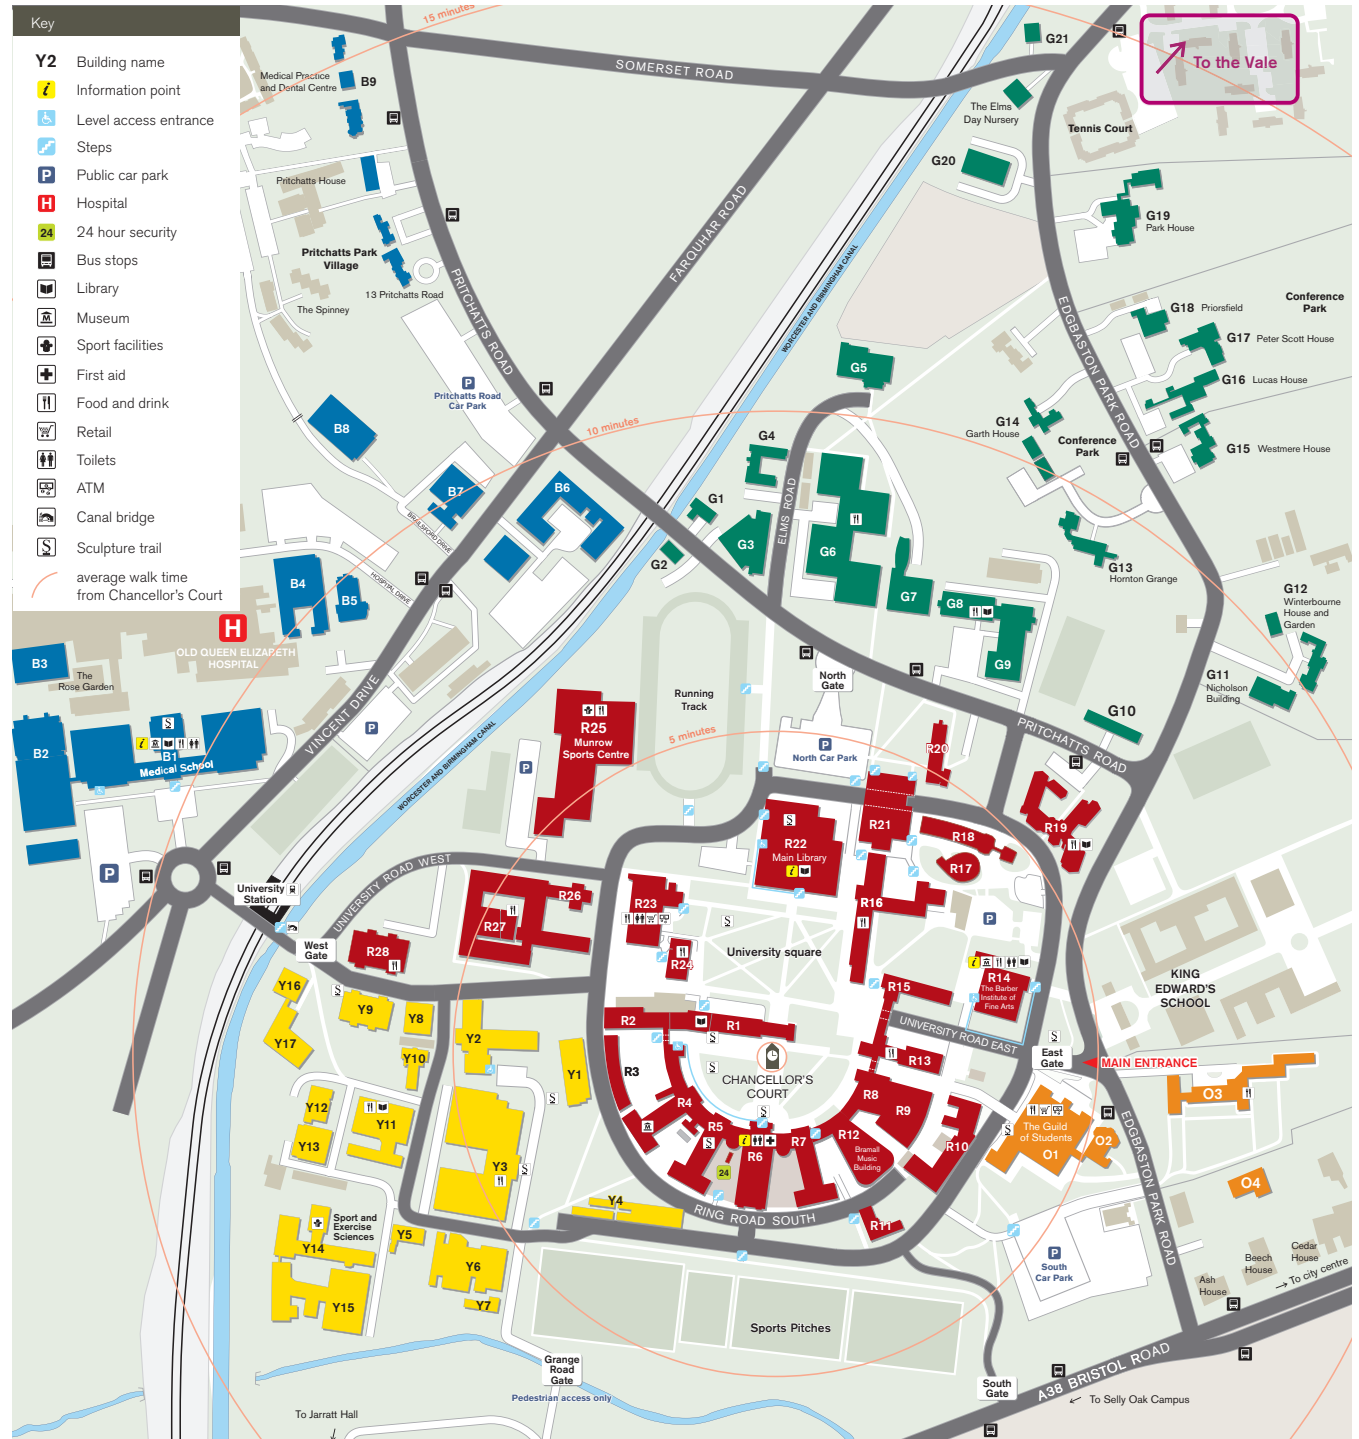

Orange Zone

- O1 The Guild of Students
- O2 St Francis Hall
- O3 University House
- O4 Elm House

Green Zone

- G1 32 Pritchatts Road
- G2 31 Pritchatts Road
- G3 European Research Institute
- G4 3 Elms Road
- G5 Computer Centre
- G6 Metallurgy and Materials
- G7 IRC Net Shape Laboratory
- G8 Gisbert Kapp Building
- G9 52 Pritchatts Road
- G10 54 Pritchatts Road
- G11 Nicholson Building
- G12 Winterbourne House and Garden
- G15 Westmere
- G18 Priorsfield
- G19 Park House
- G20 Elms Plant
- G21 Park Grange
- G22 Elms Day Nursery
- **Green Zone Conference Park**
- G13 Hornton Grange
- G14 Garth House
- G16 Lucas House
- G17 Peter Scott House

Blue Zone

- B1 Medical School
- B2 Institute of Biomedical Research including IBR West
- B3 Wellcome Clinical Research Facility (1st floor)
- B4 Robert Aitken Institute for Clinical Research
- B5 CRUK Institute for Cancer Studies and Denis Howell Building
- B6 Research Park
- B7 90 Vincent Drive
- B8 Henry Wellcome Building for Biomolecular NMR Spectroscopy
- B9 Medical Practice and Dental Centre

Yellow Zone

- Y1 Old Gymnasium
- Y2 Haworth Building
- Y3 Mechanical and Civil Engineering Building
- Y4 Terrace Huts
- Y5 Estates West
- Y6 Maintenance Building
- Y7 Grounds and Gardens
- Y8 Chemistry West
- Y9 Computer Science
- Y10 Alta Bioscience
- Y11 Chemical Engineering
- Y12 Biochemical Engineering
- Y13 Chemical Engineering Workshop
- Y14 Sport and Exercise Sciences
- Y15 Civil Engineering Laboratories
- Y16 Occupational Health
- Y17 Public Health