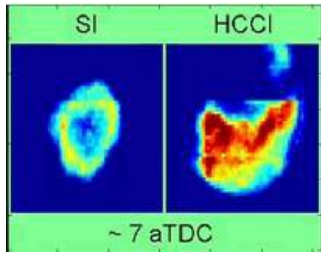

Multimedia

A short video on the HCCI ignition sequence - avi 4.7 MB

http://www.download.bham.ac.uk/eng/fps/combined%20SI-HCCI_4.mpg

A short video showing how the the Cam Profile Switching device operates - mpg 542 KB