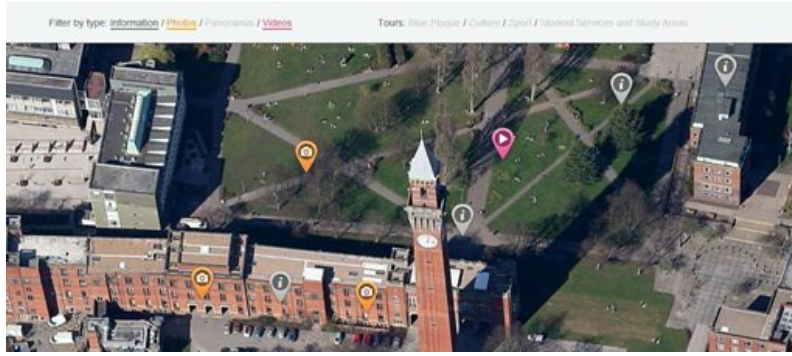

## Campus virtual tour

Take an interactive Virtual Tour of our stunning 250 acre Edgbaston campus. Use photos, videos and 360 panoramas to immerse yourself in our beautiful surroundings and take guided routes through some of our highlights.

Our Virtual Tour contains information about all the key buildings, attractions and facilities on campus, with images and videos enhancing your customisable bird's-eye view.

**[Explore our campus \(http://virtualtour.bham.ac.uk\)](http://virtualtour.bham.ac.uk)**