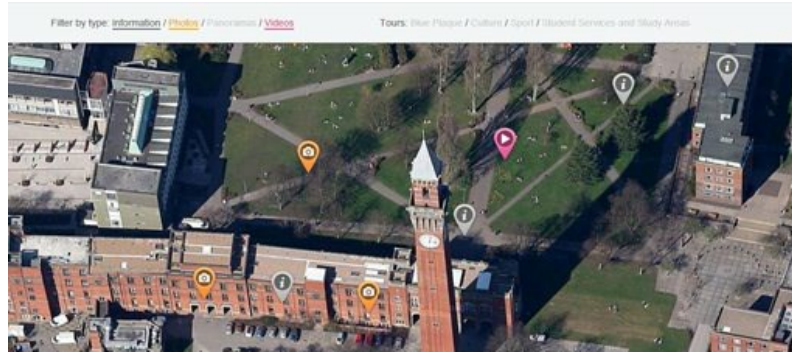

Campus virtual tour

Take an interactive Virtual Tour of our stunning 250 acre Edgbaston campus. Use photos, videos and 360 panoramas to immerse yourself in our beautiful surroundings and take guided routes through some of our highlights.

Our Virtual Tour contains information about all the key buildings, attractions and facilities on campus, with images and videos enhancing your customisable bird's-eye view.

[Explore our campus \(http://virtualtour.bham.ac.uk\)](http://virtualtour.bham.ac.uk)