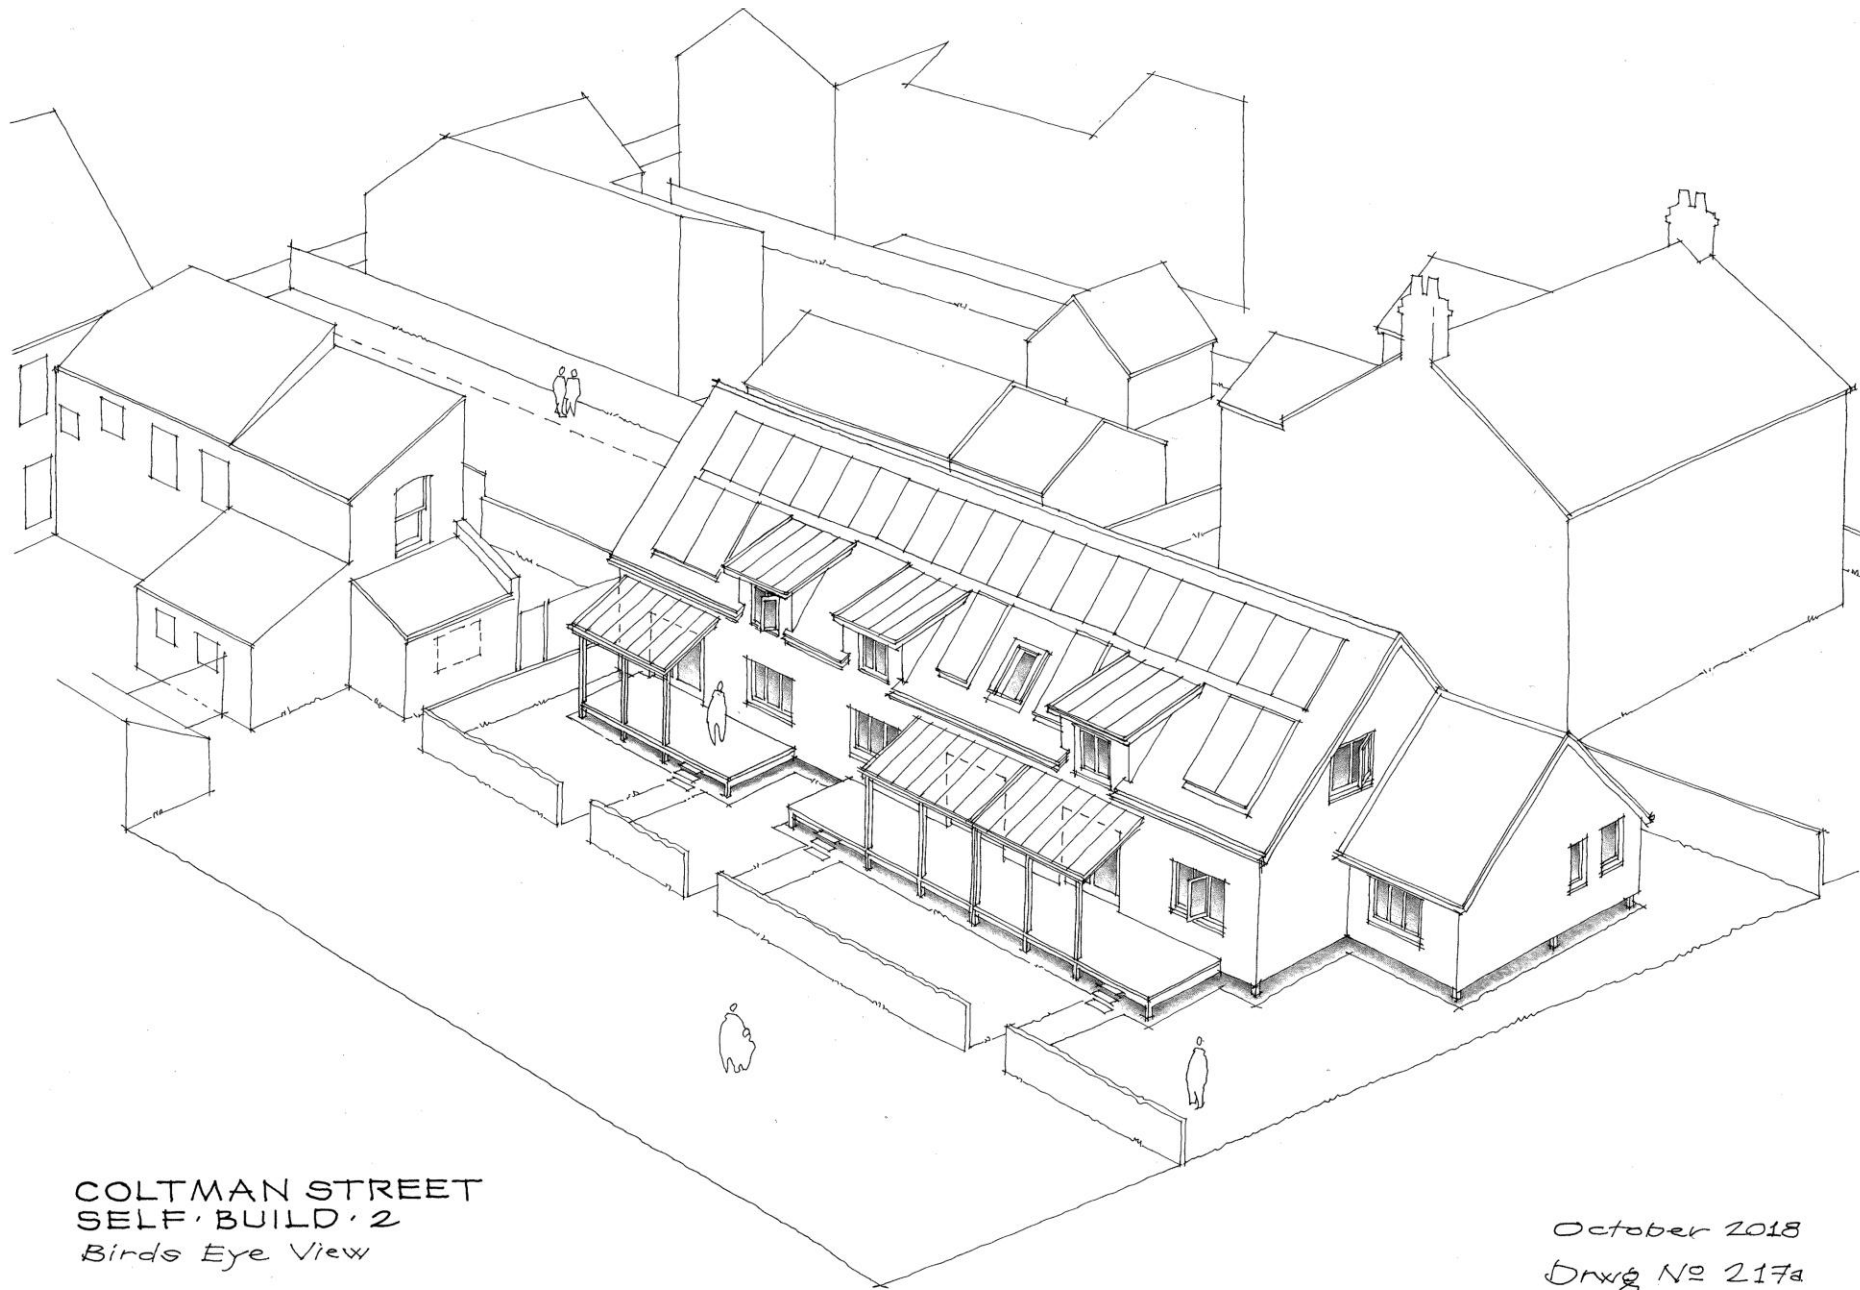

COLTMAN STREET
SELF-BUILD 2
Birds Eye View

October 2018
Dwg No 217a

Lot 6

D-121

To find out more about our project...

EMAIL

caroline@giroscope.org.uk

PHONE