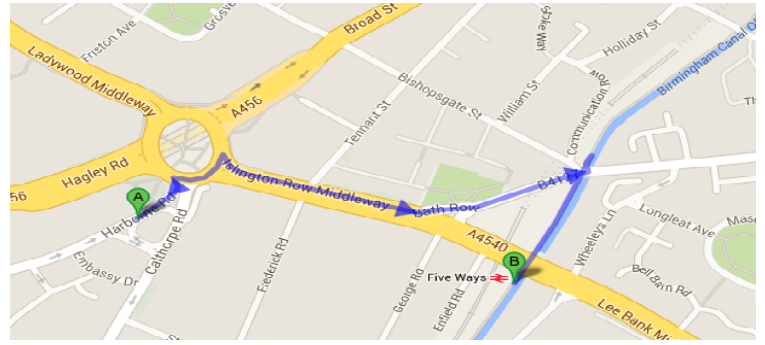

### Jurys Inn Birmingham

**Address:** 245 Broad St, Birmingham B1 2HQ Telephone: 0121 606 9000

**Budget Hotel; Room Rates: £58.00 - £80.00 approx.**

0.5 miles/0.7 km/8 min walk away from New Street Train Station. Train from New Street Train Station to University Station takes 7 mins and HSMC is 12 minute walk away; alternatively, a taxi straight to HSMC is approx. 10 mins.

## Ibis Styles Birmingham Hagley Road

**Address –** 313 Hagley Road, Birmingham B16 9LQ Telephone 0121 217 1111  
**Budget Hotel; £50-£70 approx**  
1.8 miles/2.90 km from HSMC approx. 10 mins in a taxi or 40 minutes walk

## Birmingham Marriott Hotel

**Address:** 12 Hagley Rd, Five Ways, Birmingham B16 8SJ Telephone: 0121 452 1144

**Mid-Range Hotel; Room Rates: £89.00 - £129.00 approx.**

0.4 miles/0.6km/8 min walk away from Five Ways Train Station. Train from Five Ways Train Station to University Station takes 5 mins and HSMC is a 12 minute walk away; alternatively, a taxi straight to HSMC is approx. 10 mins.

## Hilton Garden Inn Brindley Place Birmingham

**Address:** 1 Brunswick Square, Birmingham B1 2HW Telephone: 0121 643 1003

**Mid-Range Hotel; Room Rates: £79.00 - £123.00 approx.**

0.5 miles/0.7 km/8 min walk away from both New Street and Five Ways Train Stations. Train from New Street Station to University Station takes 7 mins and from Five Ways Station to University Station is 5 mins; HSMC is a 12 minute walk away. Alternatively, a taxi straight to HSMC is approx. 10 mins.