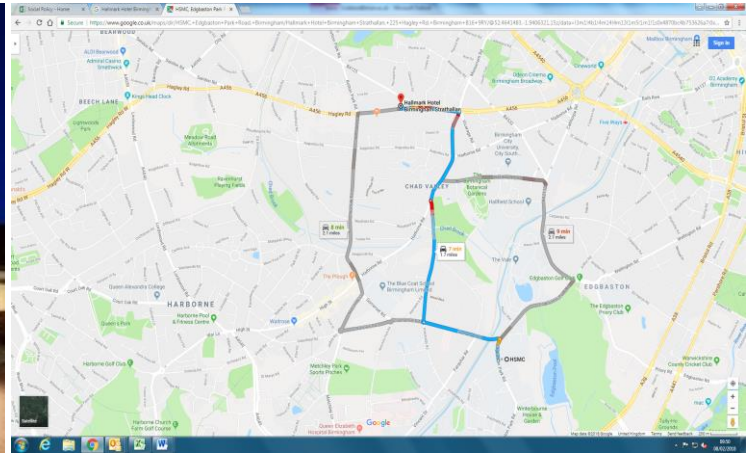

Hallmark Hotel Birmingham Strathallen

Address: 225 Hagley Road, Birmingham B16 9RY Telephone 0330 028 3410
Budget Hotel; Room Rates £54-£78 approx.
1.7 miles 2.74 km from HSMC, approx. 10 mins in a taxi or 40 minutes walk