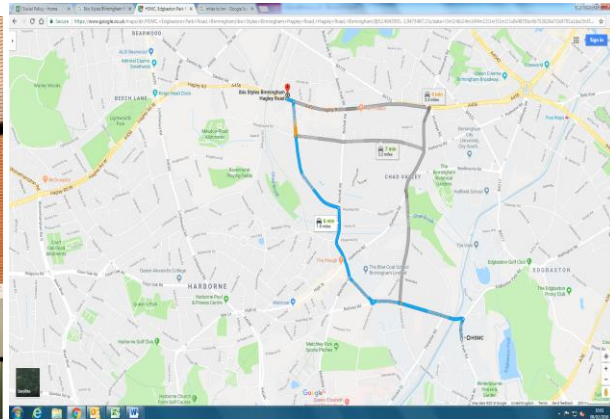

Ibis Styles Birmingham Hagley Road

Address – 313 Hagley Road, Birmingham B16 9LQ Telephone 0121 217 1111
Budget Hotel; £50-£70 approx
1.8 miles/2.90 km from HSMC approx. 10 mins in a taxi or 40 minutes walk