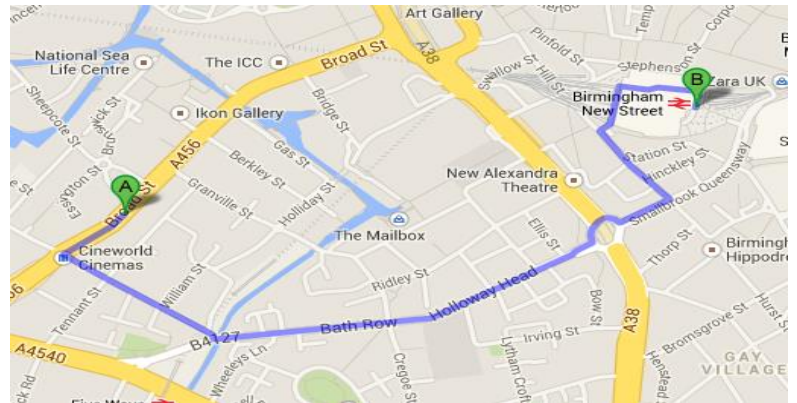

### Conference Park, University of Birmingham campus

**Address:** Lucas House, 48 Edgbaston Park Road, Birmingham, B15 2RA Telephone: 0121 415 8400

**Budget Hotel; Room Rates: £47.00 - £72.00 approx.**

0.1 miles/0.16 km/ five minute walk away from HSMC, University of Birmingham.

### Jurys Inn Birmingham

**Address:** 245 Broad St, Birmingham B1 2HQ Telephone: 0121 606 9000

**Budget Hotel; Room Rates: £58.00 - £80.00 approx.**

0.5 miles/0.7 km/8 min walk away from New Street Train Station. Train from New Street Train Station to University Station takes 7 mins and HSMC is 12 minute walk away; alternatively, a taxi straight to HSMC is approx. 10 mins.

## Birmingham Marriott Hotel

**Address:** 12 Hagley Rd, Five Ways, Birmingham B16 8SJ Telephone: 0121 452 1144

**Mid-Range Hotel; Room Rates: £89.00 - £129.00 approx.**

0.4 miles/0.6km/8 min walk away from Five Ways Train Station. Train from Five Ways Train Station to University Station takes 5 mins and HSMC is a 12 minute walk away; alternatively, a taxi straight to HSMC is approx. 10 mins.

## Hilton Garden Inn Brindley Place Birmingham

**Address:** 1 Brunswick Square, Birmingham B1 2HW Telephone: 0121 643 1003

**Mid-Range Hotel; Room Rates: £79.00 - £123.00 approx.**

0.5 miles/0.7 km/8 min walk away from both New Street and Five Ways Train Stations. Train from New Street Station to University Station takes 7 mins and from Five Ways Station to University Station is 5 mins; HSMC is a 12 minute walk away. Alternatively, a taxi straight to HSMC is approx. 10 mins.