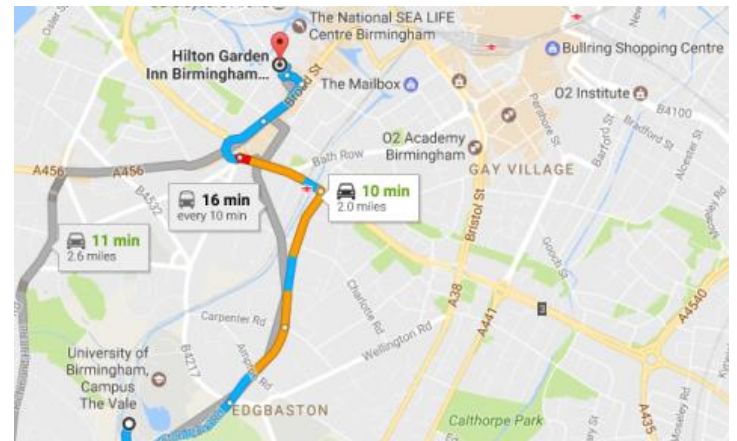

### Jurys Inn Birmingham

**Address:** 245 Broad St, Birmingham B1 2HQ Telephone: 0121 606 9000

**Budget Hotel; Room Rates: £58.00 - £80.00 approx.**

0.5 miles/0.7 km/8 min walk away from New Street Train Station. Train from New Street Train Station to University Station takes 7 mins and HSMC is 12 minute walk away; alternatively, a taxi straight to HSMC is approx. 10 mins.

## Birmingham Marriott Hotel

**Address:** 12 Hagley Rd, Five Ways, Birmingham B16 8SJ Telephone: 0121 452 1144

**Mid-Range Hotel; Room Rates: £89.00 - £129.00 approx.**

0.4 miles/0.6km/8 min walk away from Five Ways Train Station. Train from Five Ways Train Station to University Station takes 5 mins and HSMC is a 12 minute walk away; alternatively, a taxi straight to HSMC is approx. 10 mins.

## Hilton Garden Inn Brindley Place Birmingham

**Address:** 1 Brunswick Square, Birmingham B1 2HW Telephone: 0121 643 1003

**Mid-Range Hotel; Room Rates: £79.00 - £123.00 approx.**

0.5 miles/0.7 km/8 min walk away from both New Street and Five Ways Train Stations. Train from New Street Station to University Station takes 7 mins and from Five Ways Station to University Station is 5 mins; HSMC is a 12 minute walk away. Alternatively, a taxi straight to HSMC is approx. 10 mins.

## The Edgbaston

**Address:** 18 Highfield Rd, Birmingham B15 3DU Telephone: 0121 454 5212

**Luxury/Boutique Hotel; Room Rates: £140.00 - £165.00 approx.**

1.3 miles/2.09 km away from HSMC; A taxi journey to HSMC will take 5 mins and walking will take 25 mins.