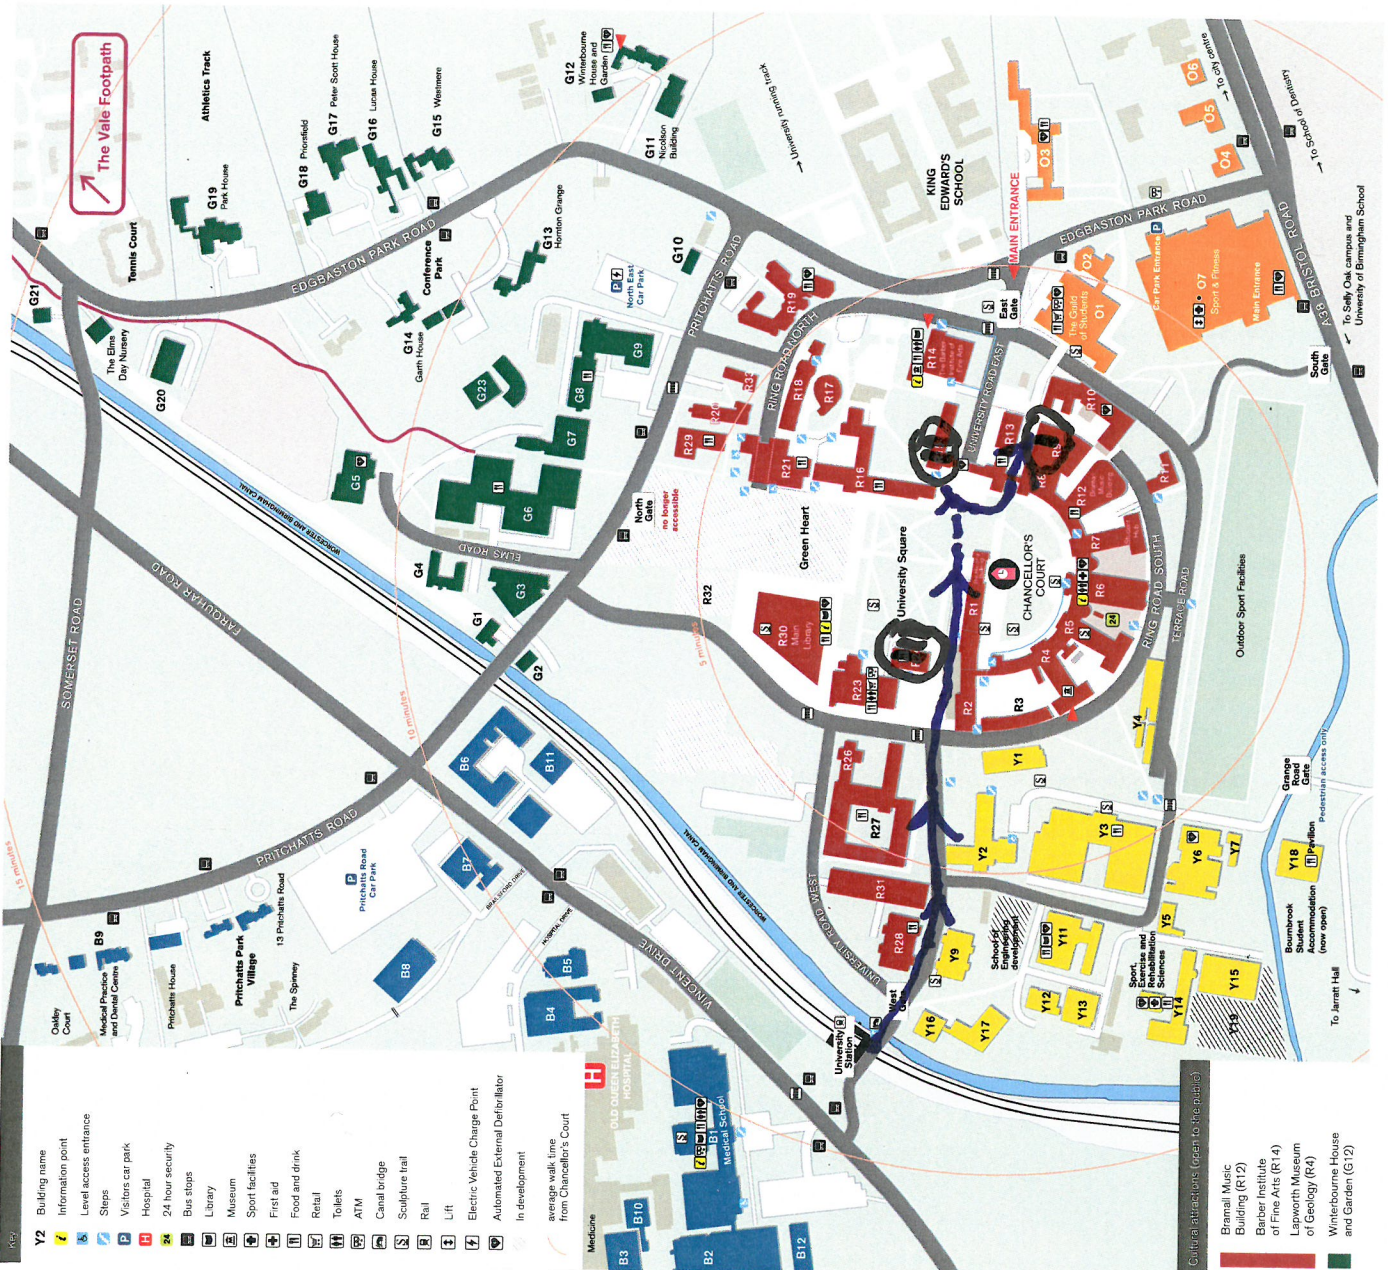

Edgbaston Campus Map

Index to buildings by zone

- Red Zone**
- R1 Law Building (The Harding Building)
- R2 Frankland Building
- R3 Hills Building
- R4 Aston Webb - Lapworth Museum
- R5 Aston Webb - B Block
- R6 Aston Webb - Great Hall
- R7 Aston Webb - Student Hub
- R8 Physics West
- R9 Nuffield
- R10 Conference
- R11 Medical Physics
- R12 Bramall Music Building
- R13 Poynting Building
- R14 Barber Institute of Fine Arts
- R15 Watson Building
- R16 Arts Building
- R17 Ashley Building
- R18 Strathcona Building
- R19 Education Building
- R20 J G Smith Building
- R21 Muirhead Tower
- R22 University Centre
- R23 Staff House
- R24 University Centre
- R25 Geography
- R26 Biosciences Building
- R27 Murray Learning Centre
- R28 The Alan Walters Building
- R30 Main Library
- R31 Collaborative Teaching Laboratory
- R32 Teaching and Learning Building
- R33 Fry Building
- Blue Zone**
- B1 Medical School
- B2 Institute of Biomedical Research including IBR West
- B3 Wellcome Clinical Research Facility
- B4 Robert Aitken Institute for Clinical Research
- B5 CRUK Institute for Cancer Studies and Denis Howell Building
- B6 Research Park
- B7 90 Vincent Drive
- B8 Henry Wellcome Building for Biomolecular NMR Spectroscopy
- B9 Medical Practice and Dental Centre
- B10 Advanced Therapies Facility
- B11 BioHub Birmingham
- B12 Health Sciences Research Centre (HSRC)
- Orange Zone**
- O1 The Guild of Students
- O2 St Francis Hall
- O3 University House
- O4 Ash House
- O5 Beech House
- O6 Cedar House
- O7 Sport & Fitness
- Green Zone**
- G1 32 Pritchatts Road
- G2 31 Pritchatts Road
- G3 European Research Institute
- G4 3 Elms Road
- G5 Computer Centre
- G6 Metallurgy and Materials
- G7 IRC Net Shape Laboratory
- G8 Gisbert Kapp Building
- G9 52 Pritchatts Road
- G10 54 Pritchatts Road
- G11 Nicolson Building
- G12 Winterbourne House and Garden
- G15 Westmere
- G18 Priorsfield
- G19 Park House
- G20 Elms Plant
- G22 Elms Day Nursery
- Green Zone Conference Park**
- G13 Hornton Grange
- G14 Garth House
- G16 Lucas House
- G17 Peter Scott House
- G23 Edgbaston Park Hotel and Conference Centre
- Yellow Zone**
- Y1 The Old Gym
- Y2 Haworth Building
- Y3 Engineering Building
- Y4 Terrace Huts
- Y5 Estates West
- Y6 Maintenance Building
- Y7 Grounds and Gardens
- Y9 Computer Science
- Y11 Chemical Engineering
- Y12 Biochemical Engineering
- Y13 Chemical Engineering Workshop
- Y14 Sport, Exercise and Rehabilitation Sciences
- Y15 Civil Engineering Laboratories
- Y16 Occupational Health
- Y17 Public Health
- Y18 Bournbrook Student Accommodation
- Y19 Buried Infrastructure facility